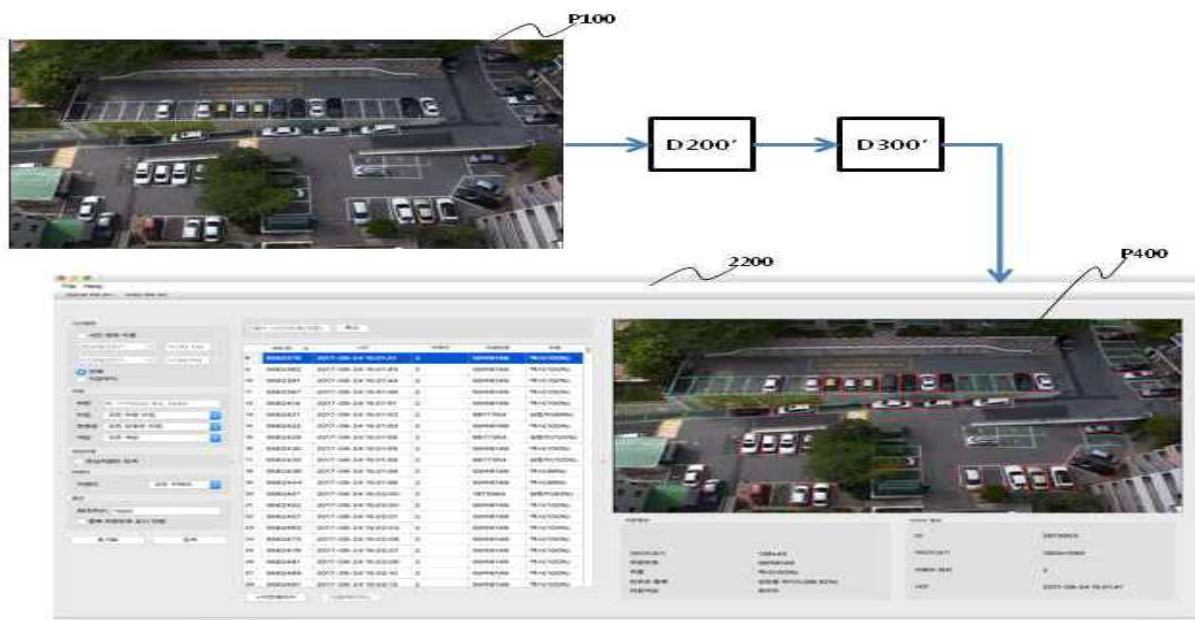

S-parking - CCTV based smart parking

A parking my hand_s parking

✓ Image based analysis

- Image Induction Control System : Not RF Sensor or Geomagnetic Sensor
- Detect License plate and parking status using CCTV

✓ CCTV based smart parking solution

- Quick vehicle location and full car check using AI CCTV SYSTEM
- AI image analysis to solve vehicle count and malfunction using loop sensor
- Image guidance control and abnormal behavior detection for outdoor parking lot

✓ Multi-Object Recognition Platform

- Image based real time parking information recognition technology
 - Intelligent parking status information collection and management system
 - Intelligent parking information recognition module, parking status and location recognition technology
- Multi-object recognition platform technology for Safe City
 - High speed, lightweight multi-object recognition platform technology
 - Edge type deep camera terminal technology