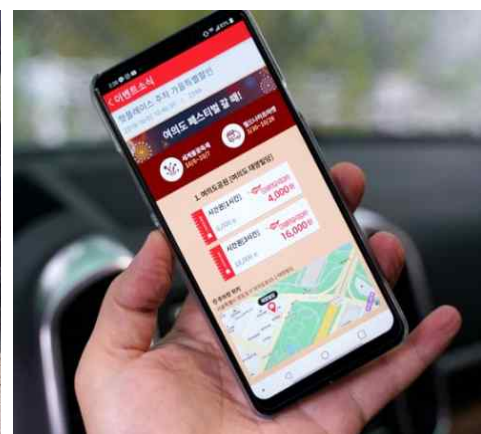

S-parking - CCTV based smart parking

A parking my hand_s parking

✓ Image based analysis

- Image Induction Control System : Not RF Sensor or Geomagnetic Sensor
- Detect License plate and parking status using CCTV

✓ CCTV based smart parking solution

- Quick vehicle location and full car check using AI CCTV SYSTEM
- AI image analysis to solve vehicle count and malfunction using loop sensor
- Image guidance control and abnormal behavior detection for outdoor parking lot

✓ Multi-Object Recognition Platform

- Image based real time parking information recognition technology
 - Intelligent parking status information collection and management system
 - Intelligent parking information recognition module, parking status and location recognition technology
- Multi-object recognition platform technology for Safe City
 - High speed, lightweight multi-object recognition platform technology
 - Edge type deep camera terminal technology