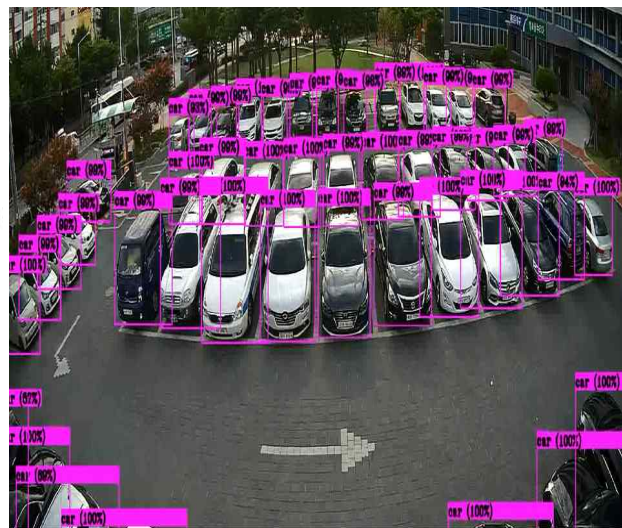

S-parking - CCTV based smart parking

A parking my hand_s parking

✓ Image based analysis

- Image Induction Control System : Not RF Sensor or Geomagnetic Sensor
- Detect License plate and parking status using CCTV

✓ CCTV based smart parking solution

- Quick vehicle location and full car check using AI CCTV SYSTEM
- AI image analysis to solve vehicle count and malfunction using loop sensor
- Image guidance control and abnormal behavior detection for outdoor parking lot

✓ Multi-Object Recognition Platform

- Image based real time parking information recognition technology
 - Intelligent parking status information collection and management system
 - Intelligent parking information recognition module, parking status and location recognition technology
- Multi-object recognition platform technology for Safe City
 - High speed, lightweight multi-object recognition platform technology
 - Edge type deep camera terminal technology